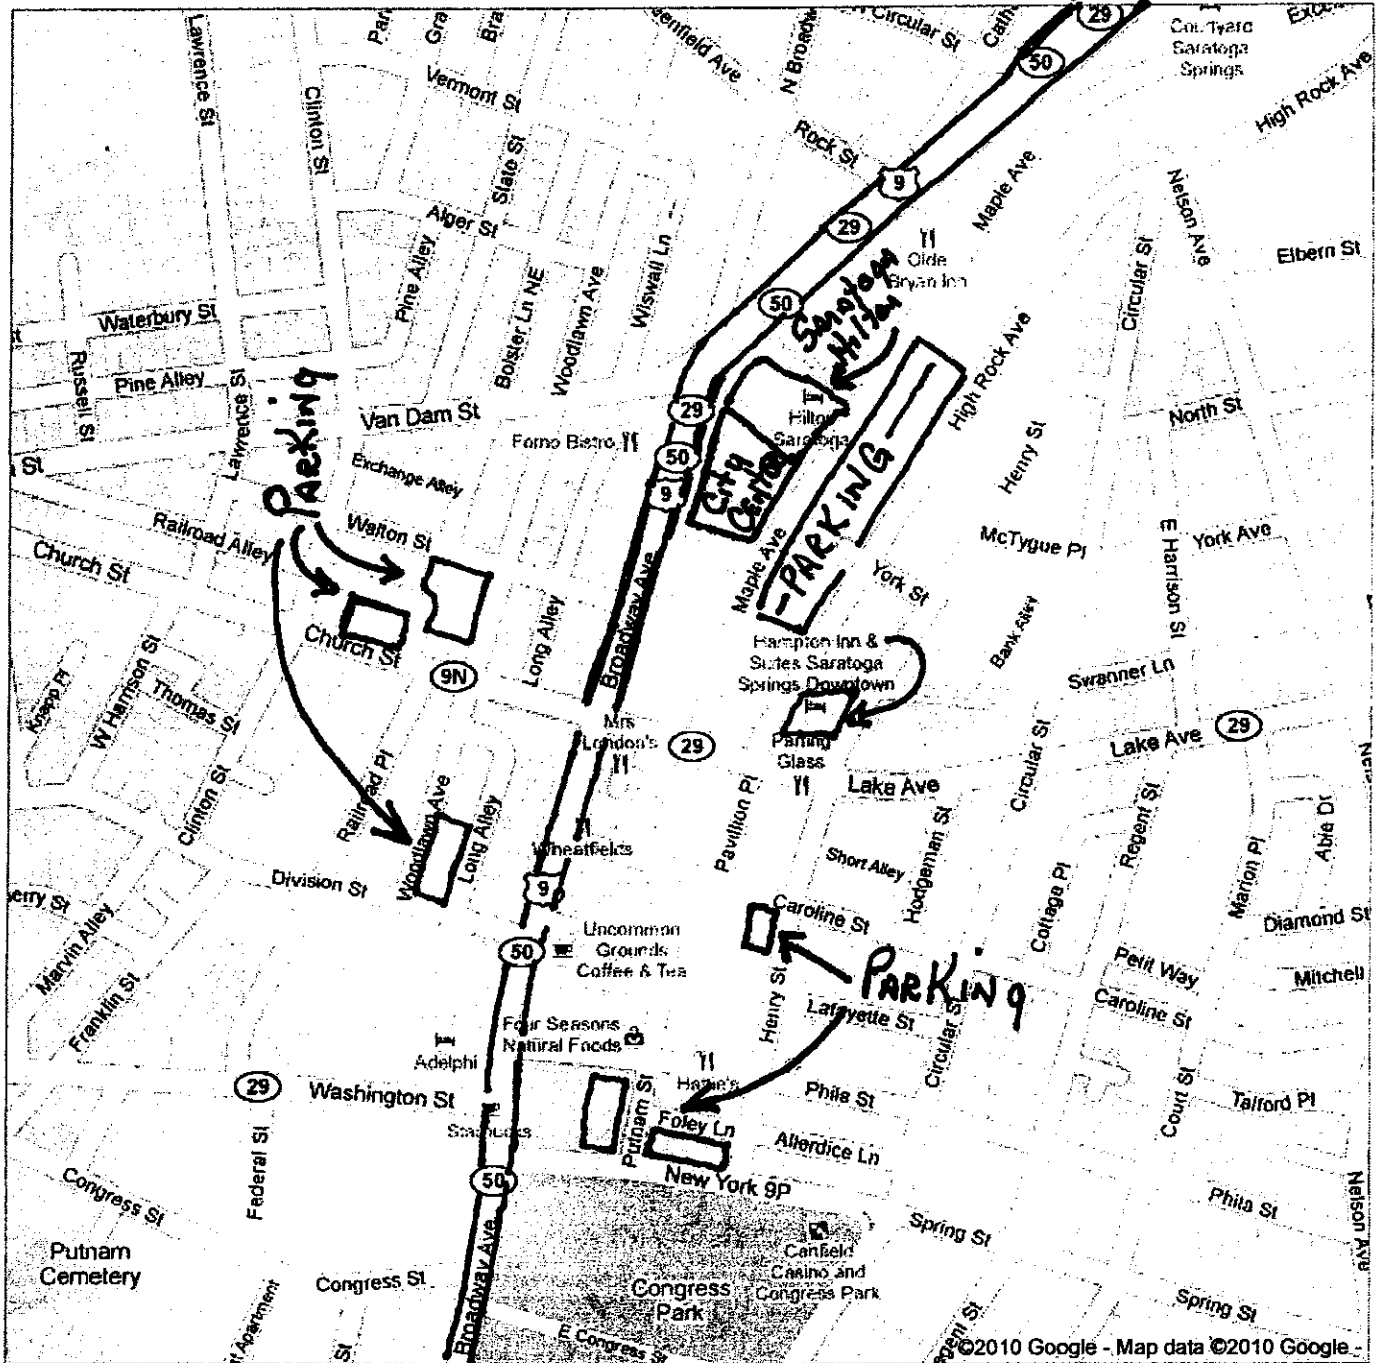

**PARKING - Below City Center**  
 - At Hampton Inn & NEAR Congress Park  
 - West of Broadway  
 Between Church St. & Walton St.

- If you park on the street, please  
 NOTE RULES ON SIGNS - they tow!  
 - Parking at the Hilton is \$10.00

Google Maps

Page 1 of 1

Exit #15

Google maps

Get Google Maps on your phone  
 Text the word "GMAPS" to 466453

Exit #13